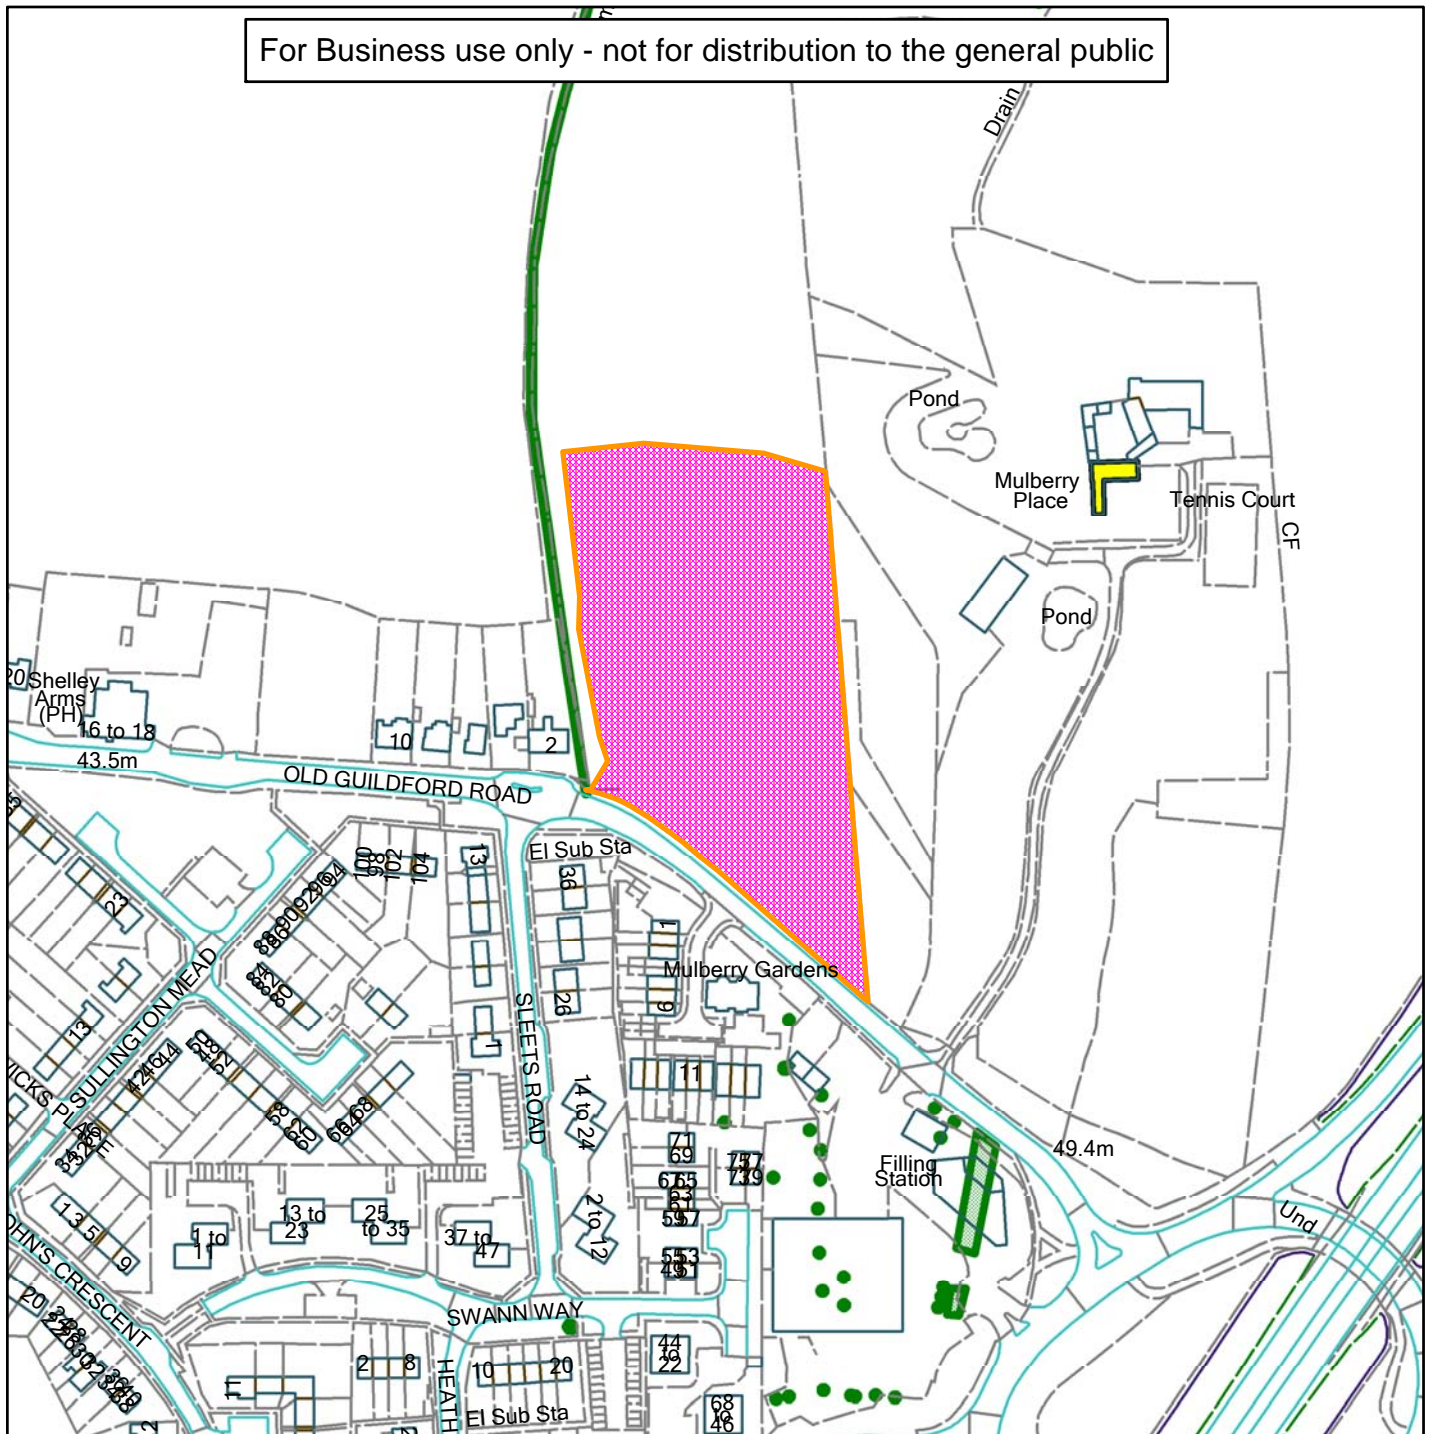

Land North of Old Guildford Road

For Business use only - not for distribution to the general public

Scale: 1:2,500

Reproduced from the Ordnance Survey map with permission of the Controller of Her Majesty's Stationery Office © Crown Copyright 2012.

Unauthorised reproduction infringes Crown Copyright and may lead to prosecution or civil proceedings.

Organisation	Horsham District Council
Department	
Comments	
Date	20/10/2016
MSA Number	100023865